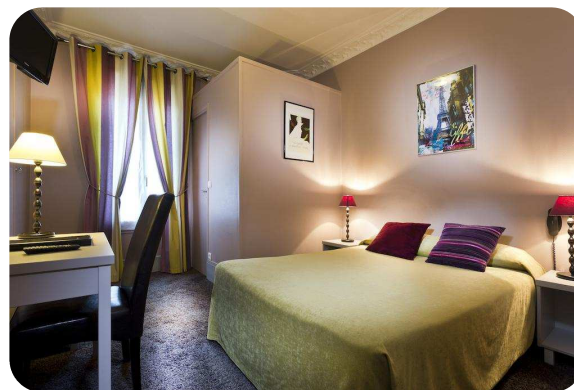

Hôtel Donjon – Vincennes :

Adress : 22 Rue du Donjon, 94300 Vincennes

Rate: From 85€ per night

Website : <http://hotel-donjon-vincennes.fr/fr/>

Tél : +33 (0)1 43 28 19 17 / **Mail :** info@hotel-donjon-vincennes.fr